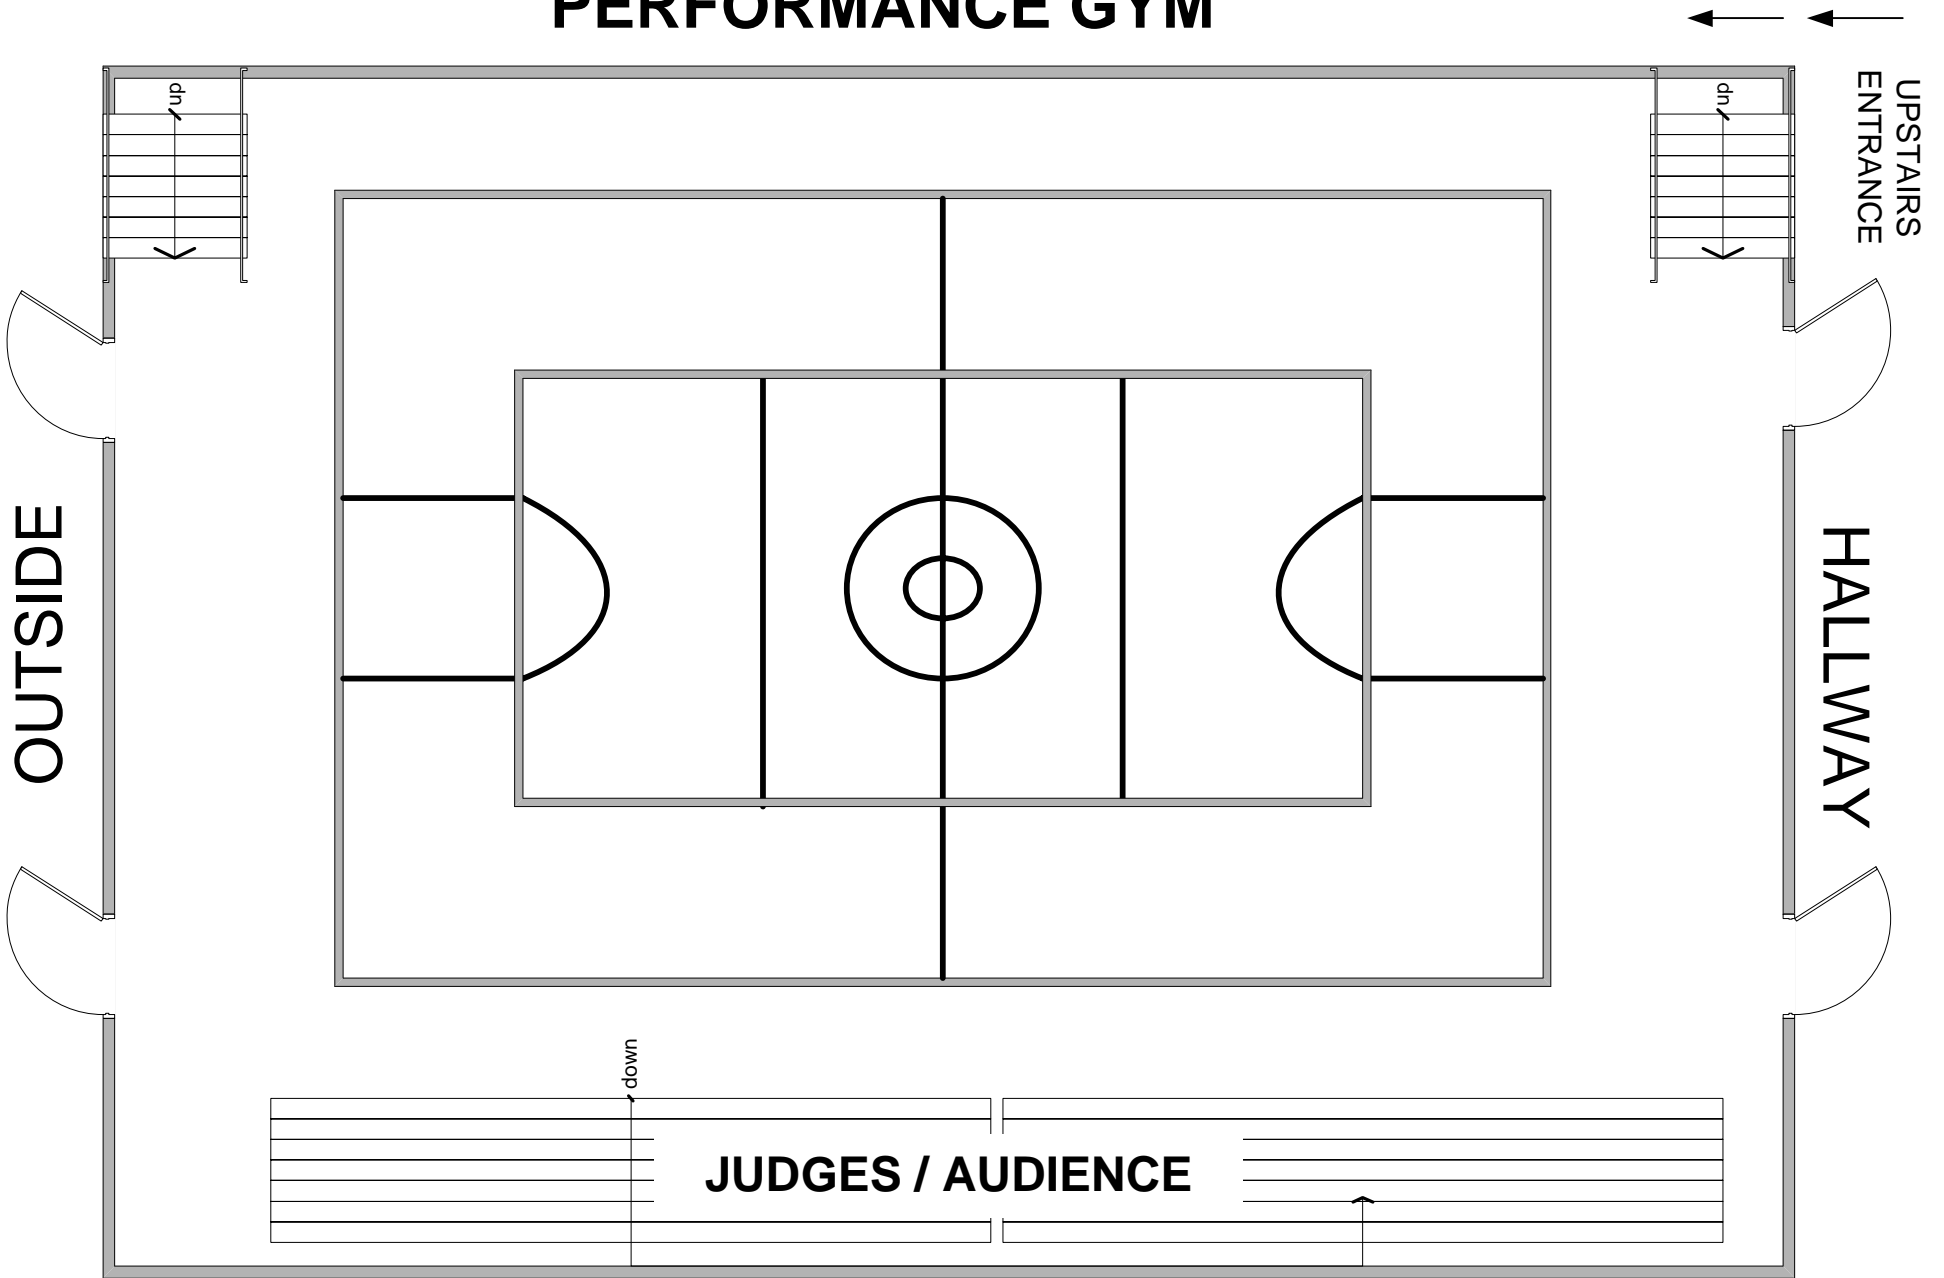

Klein Oak High School Auditorium

(CURTAINS ARE PULLED) AND STAGE IS
LIT FOR A 40'0" WIDTH AND 34'0" DEPTH)

ENSEMBLE / OFFICER PERFORMANCE GYM

TEAM PERFORMANCE GYM

Prop Entrance

HALLWAY
Team Entrance

HALLWAY