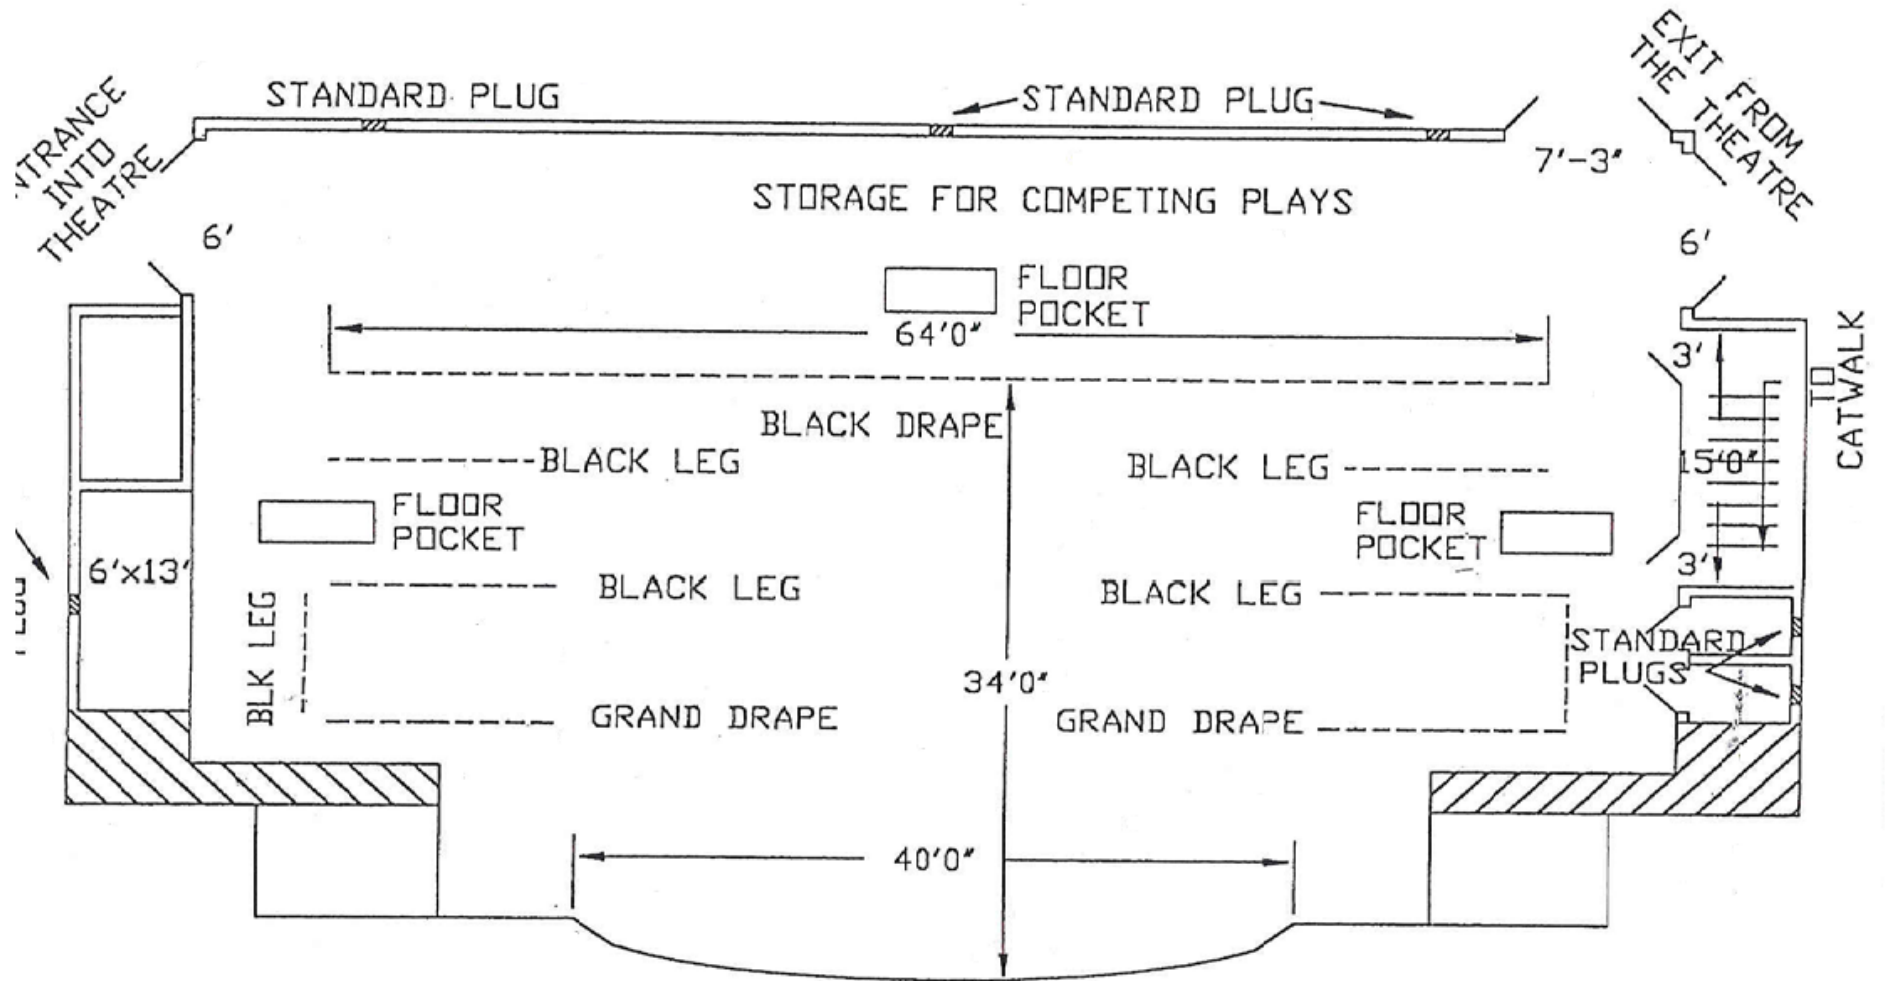

Klein Oak High School Auditorium

(CURTAINS ARE PULLED) AND STAGE IS
LIT FOR A 40'0" WIDTH AND 34'0" DEPTH)

ENSEMBLE / OFFICER PERFORMANCE GYM

TEAM PERFORMANCE GYM

Prop Entrance

HALLWAY
Team Entrance

HALLWAY