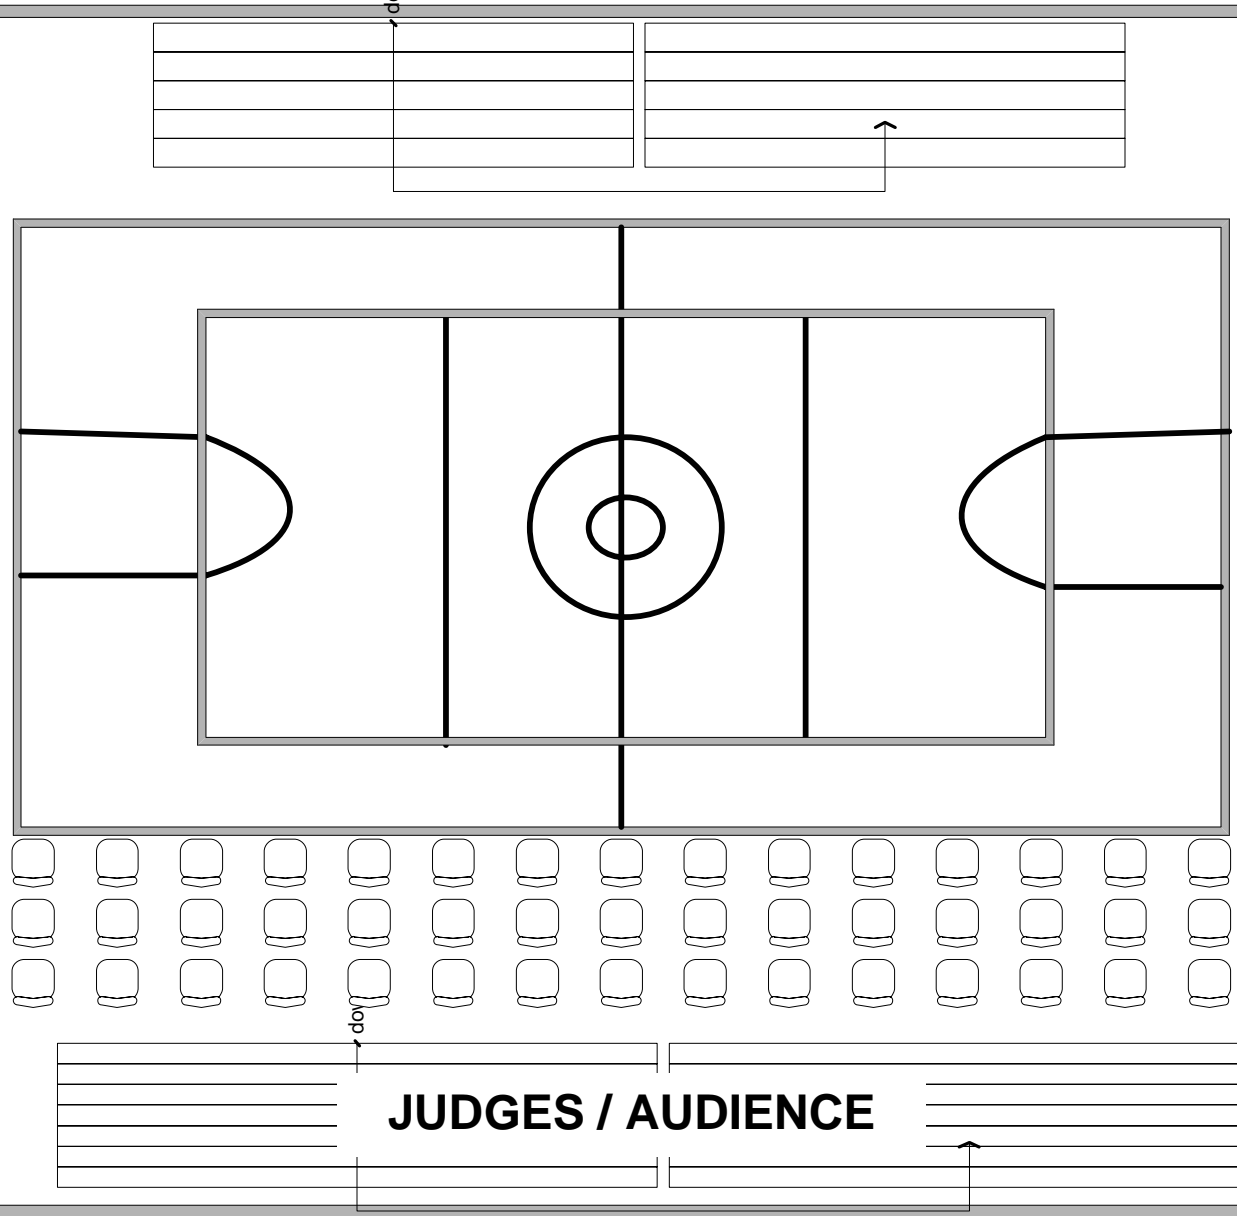

Klein Oak High School Auditorium

(CURTAINS ARE PULLED) AND STAGE IS
LIT FOR A 40'0" WIDTH AND 34'0" DEPTH)

ENSEMBLE / OFFICER PERFORMANCE GYM

TEAM PERFORMANCE GYM

Prop Entrance

HALLWAY
Team Entrance

HALLWAY